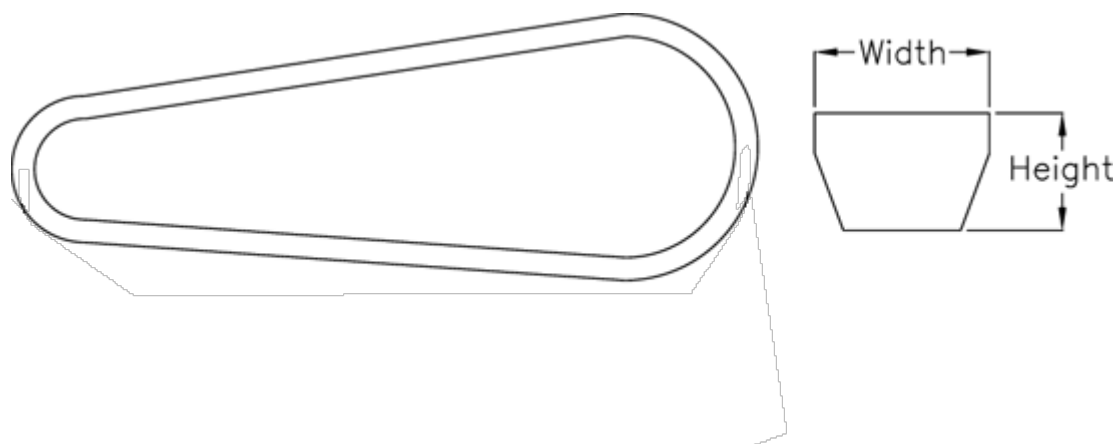

# Data Sheet

Article number: 601962661700  
Description: Gates V-belt SPB 1700 Ld 1700  
DELTA NARROW

## Measures

---

Datum length =	1700
Height =	13
Width =	16